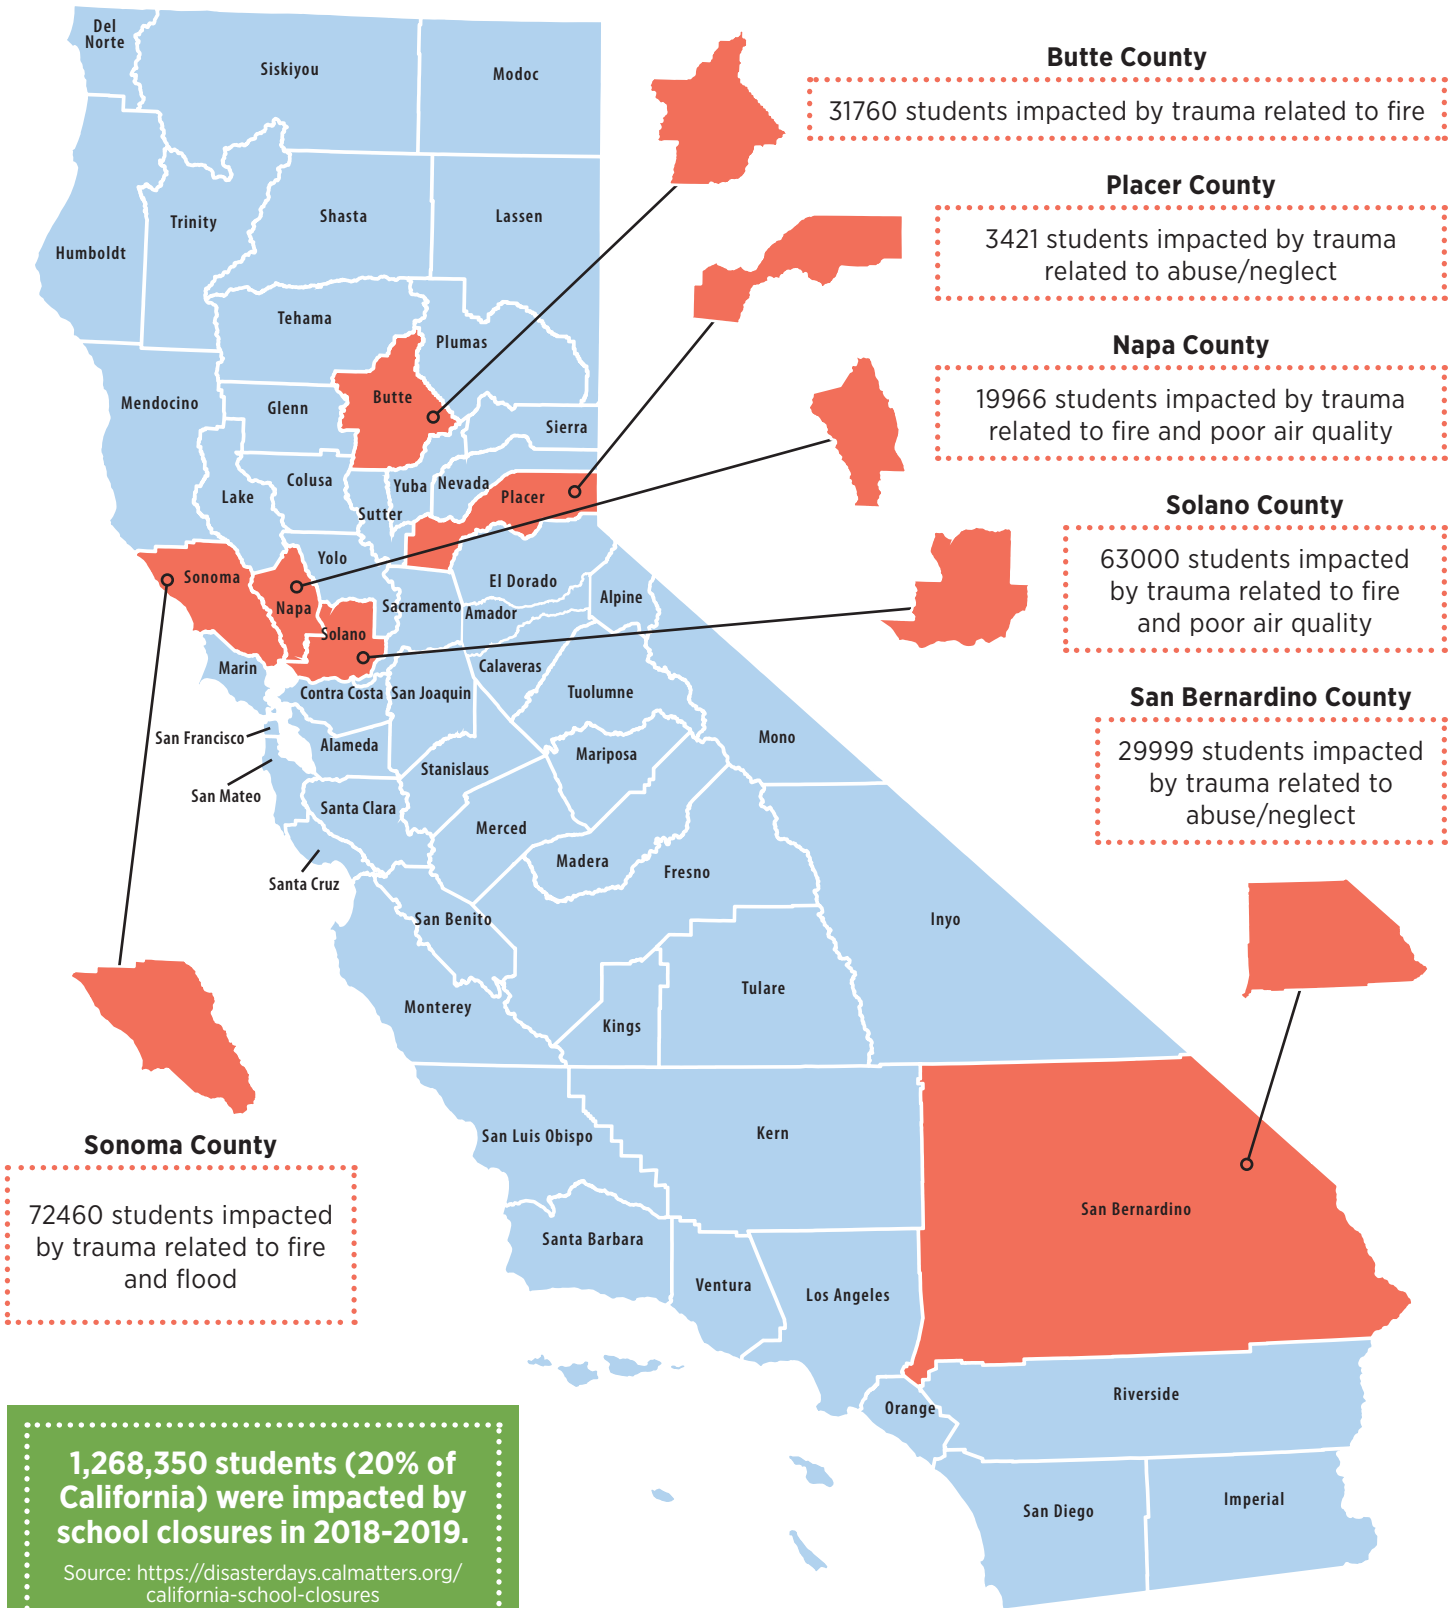

A REPRESENTATIVE SAMPLE OF CALIFORNIA STUDENTS AFFECTED BY VARIOUS CAUSES OF TRAUMA BETWEEN 2017 AND 2019

1,268,350 students (20% of California) were impacted by school closures in 2018-2019.

Source: <https://disasterdays.calmatters.org/california-school-closures>